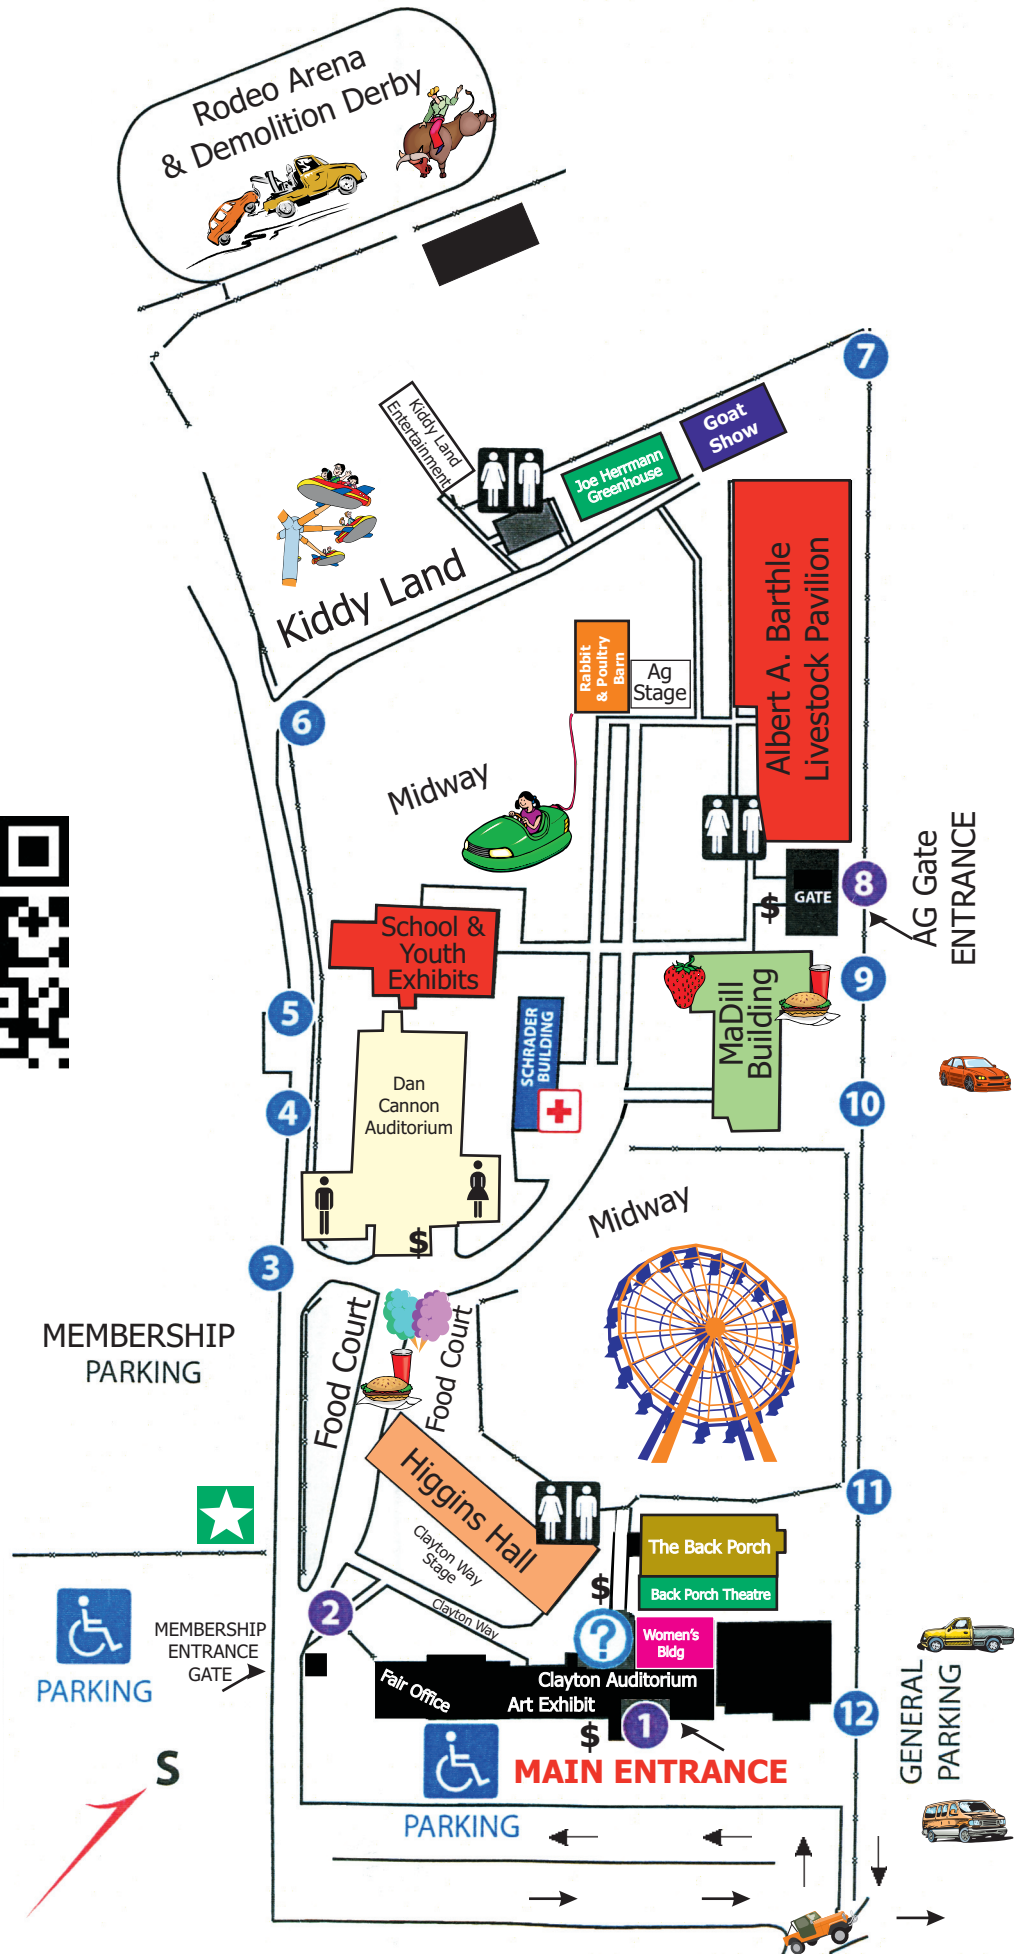

LEGEND

-  TICKET GATES
-  SERVICE GATES
-  RESTROOMS
-  INFORMATION/ LOST & FOUND
-  FIRST AID
-  Sheriff
-  ATM

PASCO COUNTY FAIRGROUNDS

to DADE CITY

36722 STATE ROAD 52

to I-75